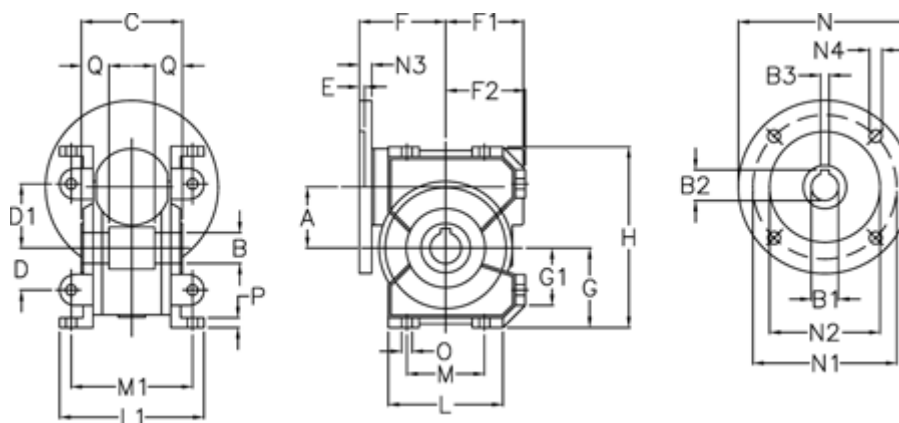

Data Sheet

Article number: 3902049014022
 Description: Worm gear
 VF 49-U-14-63B5

Measures

A = 49.5	E = 3	L = 93	N4 = 9.5
B = 25 H7	F = 70	L1 = 117	O = 8.5
B1 E7 = 11	F1 = 63	M = 63	P = 8
B2 = 12.8	F2 = 64.5	M1 = 98.5	Q = 22.5
B3 H9 = 4	G = 64.5	N = 140	
C = 82	G1 = 46.5	N1 = 115	
D = 34	H = 146.5	N2 = 95	
D1 = 52	H1 = 110.5	N3 = 10.5	